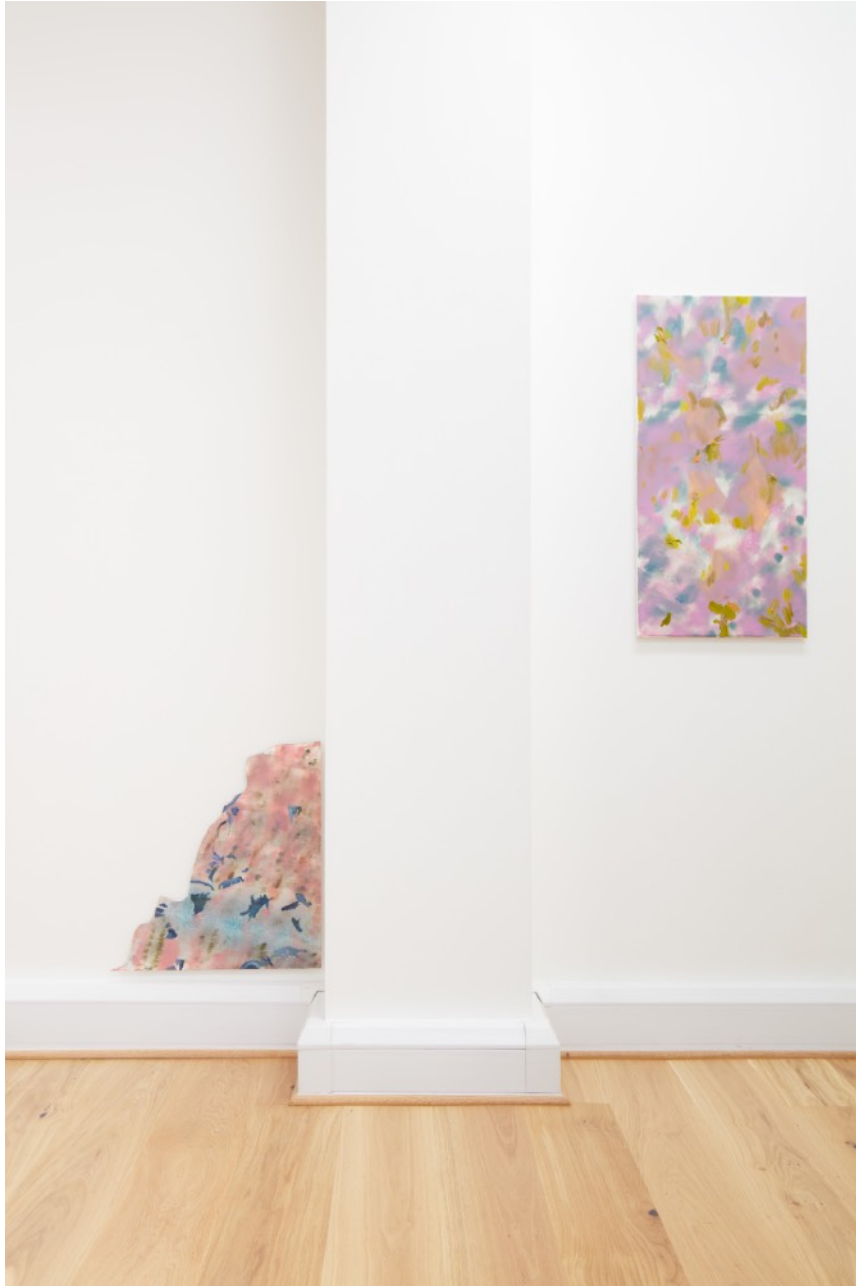

IONE & MANN