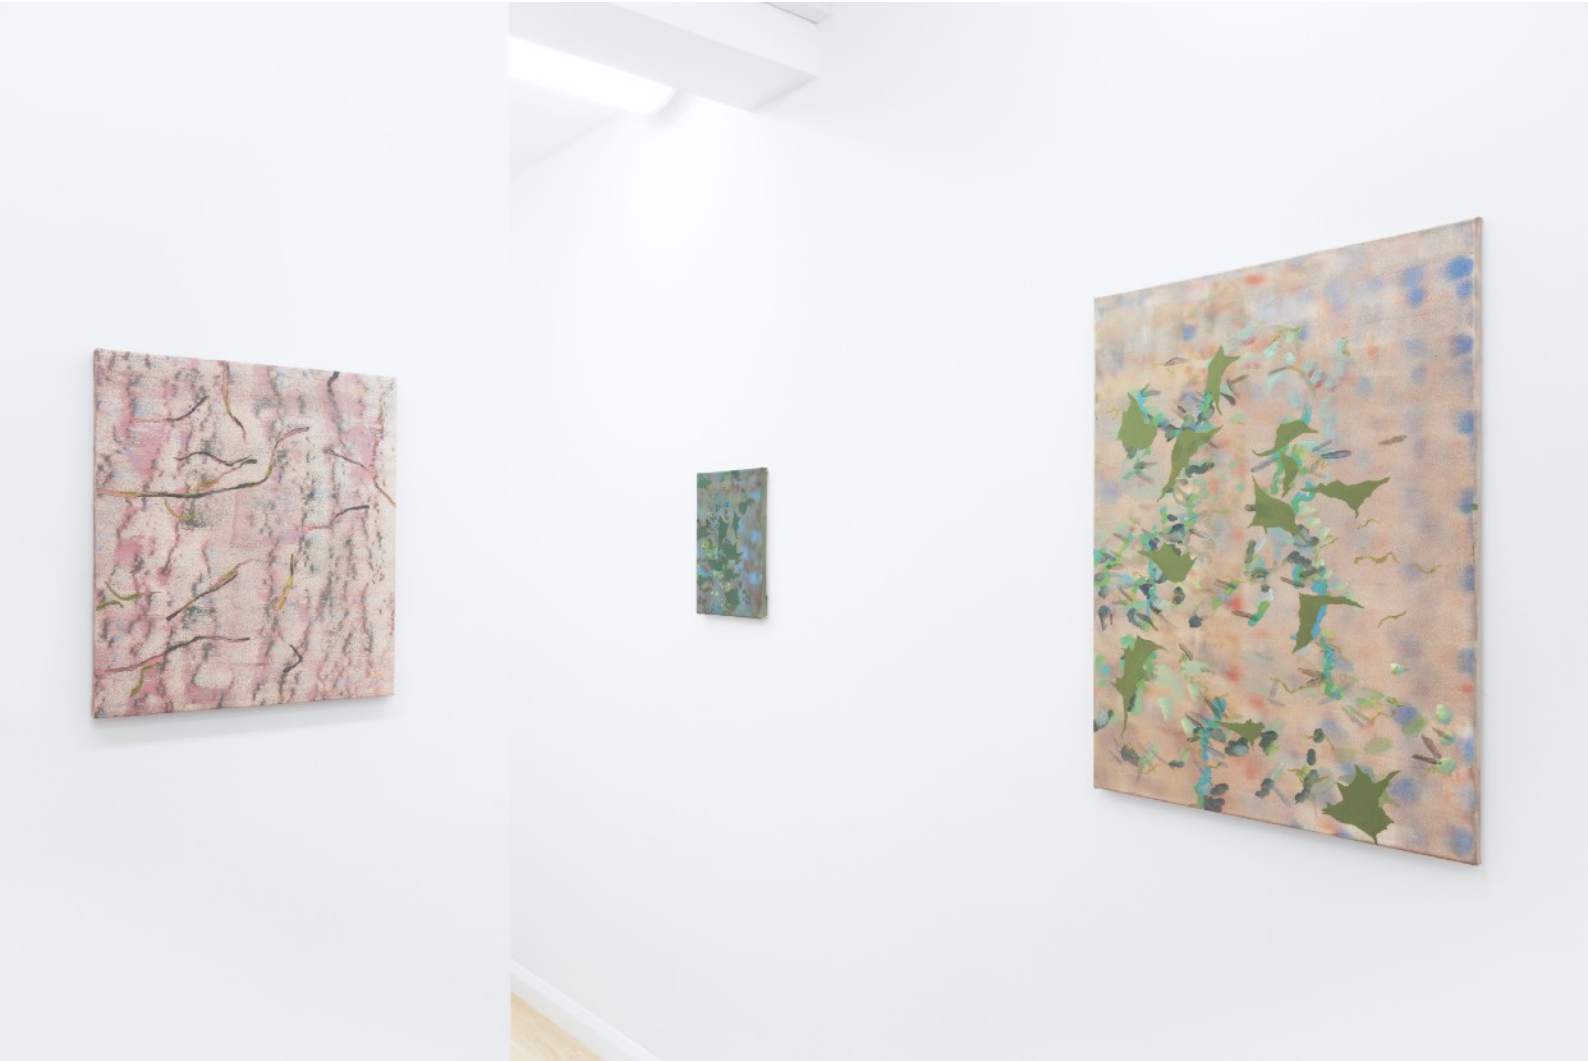

50 x 40 cm.

IM - AYK -2401

IONE & MANN

Alice Kemp

Leaf Shapes and Patterns II, 2024

oil on canvas

83.5 x 59.5 cm.

IM - AK - 2401

IONE & MANN

Alice Kemp

Leaf Shapes and Patterns I, 2024

Oil on canvas

36 x 27 cm.

IM - AK -2402

IONE & MANN

Love-in-a-Mist Installation View

IONE & MANN

Yuichiro Kikuma

Juhi no. 1, 2024

acrylic on calico

160 x 130 cm.

IM - YK -2401

IONE & MANN

Love-in-a-Mist Installation View