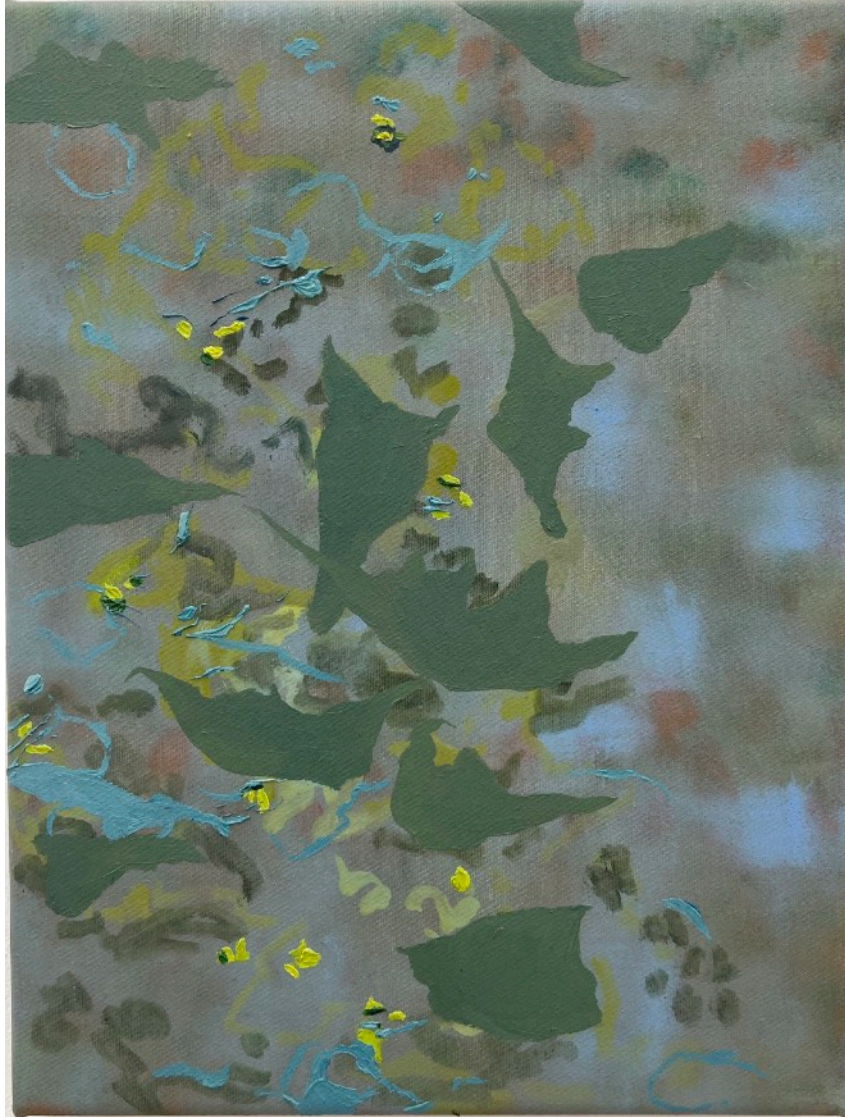

IONE & MANN

Love-in-a-Mist

ALICE KEMP and YUICHIRO KIKUMA

Preview List of Works

IONE & MANN

Alice Kemp and Yuichiro Kikuma

Branches on Bark, 2024

oil paint, oil pastel and acrylic paint on canvas

50 x 40 cm.

IM - AYK -2401

IONE & MANN

Alice Kemp

Leaf Shapes and Patterns II, 2024

oil on canvas

83.5 x 59.5 cm.

IM - AK - 2401

IONE & MANN

Alice Kemp

Leaf Shapes and Patterns I, 2024

Oil on canvas

36 x 27 cm.

IM - AK -2402

IONE & MANN

Love-in-a-Mist Installation View

Alice Kemp

Green Leaf Pattern, 2024

oil on wood

52 x49 cm. (irregular width)

IM - AK -2404

IONE & MANN

Alice Kemp

Pink and Green Pattern, 2023