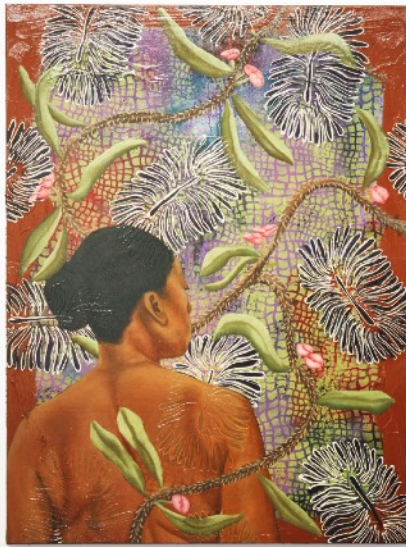

# IONE & MANN

**Shannon Bono**

*Fortunate*, 2022

Oil, acrylic and spray paint on canvas

50 x 50 cm.

IM-SB-001-123

# IONE & MANN

**Shannon Bono**

***Deeply Rooted, 2023***

Oil, acrylic and spray paint on canvas

102 x 76 cm.

IM-SB-002-123

# IONE & MANN

**Shannon Bono**

*Loves Devotion, 2022*

Oil, acrylic and spray paint on canvas

30 x 25 cm.

IM-SB-006-123

## RHIZOME

Shannon Bono | *Installation View*