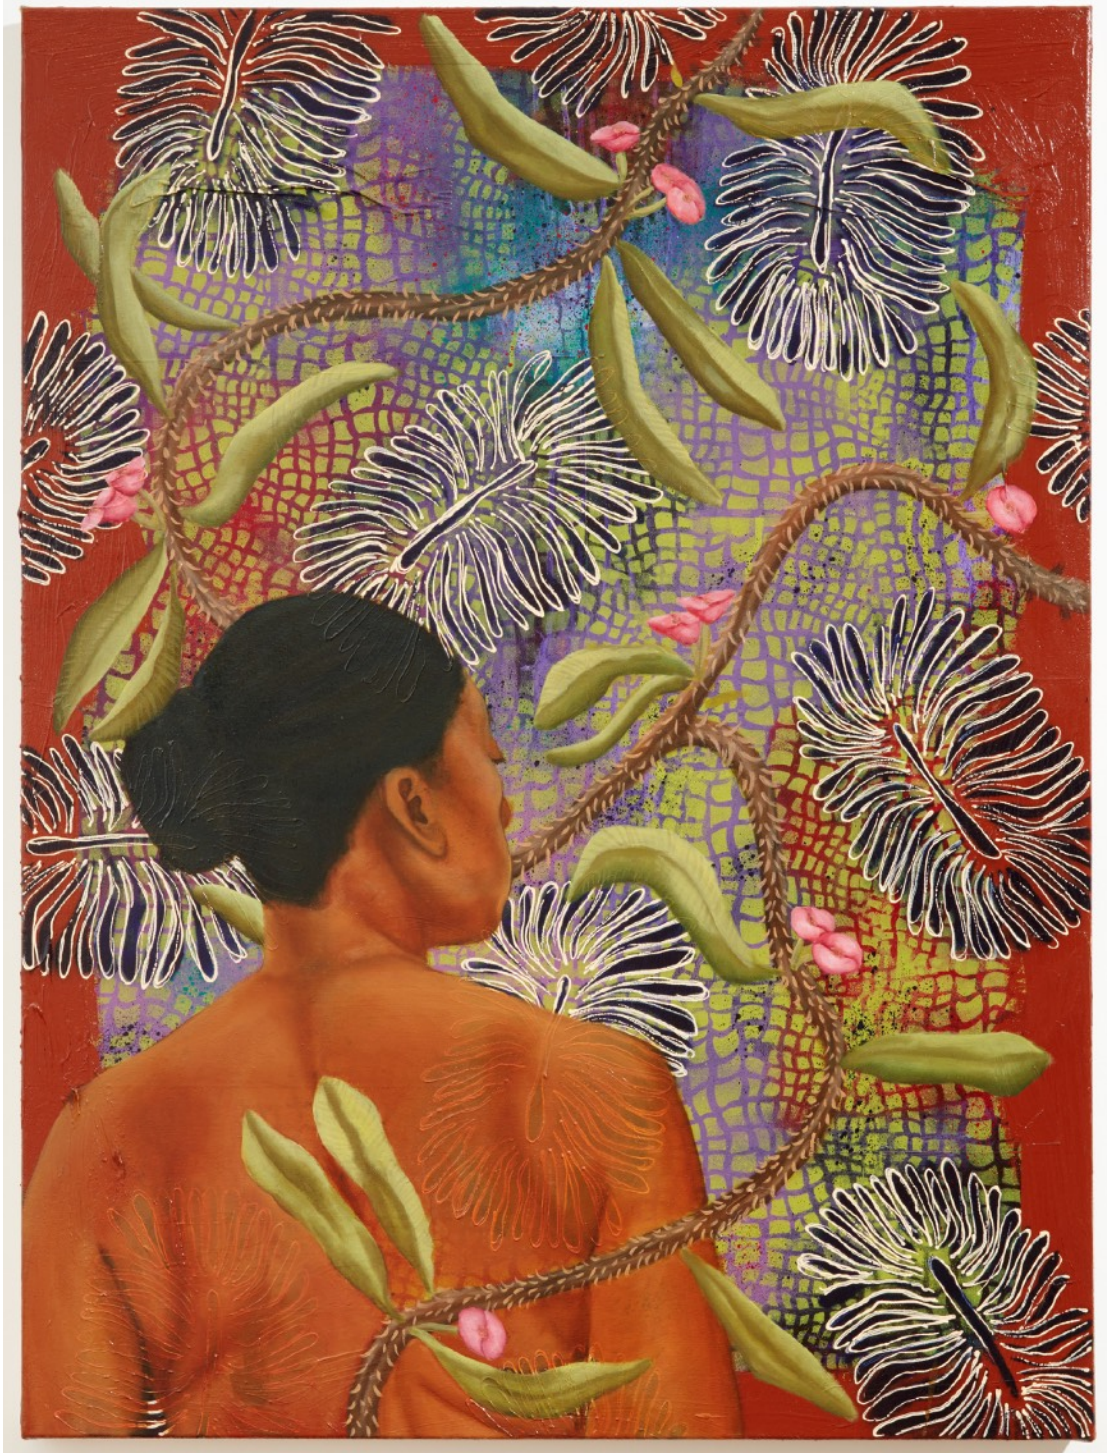

# IONE & MANN

**Shannon Bono**

*Fortunate*, 2022

Oil, acrylic and spray paint on canvas

50 x 50 cm.

IM-SB-001-123

# IONE & MANN

**Shannon Bono**

***Deeply Rooted, 2023***

Oil, acrylic and spray paint on canvas

102 x 76 cm.

IM-SB-002-123

# IONE & MANN

**Shannon Bono**

*Loves Devotion, 2022*

Oil, acrylic and spray paint on canvas

30 x 25 cm.

IM-SB-006-123